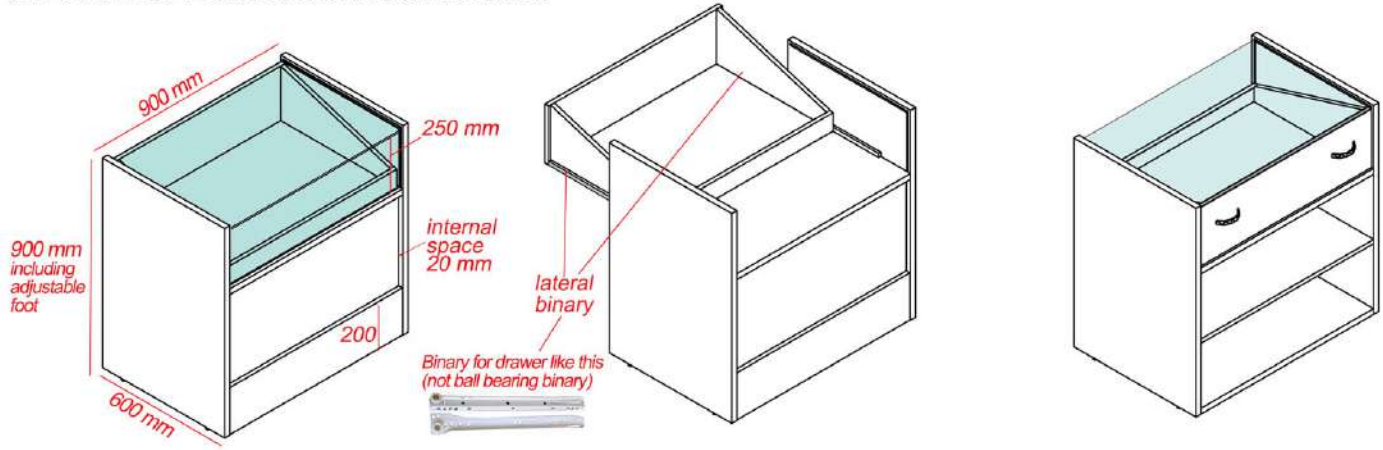

# COUNTER WITH SHOWCASE

EXTERNAL SIZE W.900 x D.600 x H.900 mm

particular of glass top and frontal inside the grooves. please note that glass top lay on glass frontal

- ① GLASS TOP - TK. 8 mm tempered w.866 x d.580 mm
- ② GLASS FRONTAL - TK. 8 mm tempered w.866 x h.250 mm
- ③ LATERAL FLANKS - TK. 25 mm particle board with PVC edge 2 mm d.600 x h.890 mm + adjust. foot h.10 mm
- ④ DRAWER WITH HANDLES frontal, base, flanks: TK.18 mm particle board with PVC edge 2 mm binary with whells (not ball bearing binary) - central reinforcement
- ⑤ FRONTAL PANEL - TK. 18 mm particle board w.850 x h.597 mm
- ⑥ FRONTAL FOOT - TK. 18 mm particle board with PVC edge 2 mm w.850 x h.200 mm
- ⑦ WOODEN TOP - TK. 25 mm particle board with PVC edge 2 mm w.850 x d.600 mm
- ⑧ BASE - TK. 25 mm particle board with PVC edge 2 mm w.850 x d.562 mm
- ⑨ INTERNAL SHELF - TK. 18 mm with PVC edge 2 mm w.850 x d.562 mm