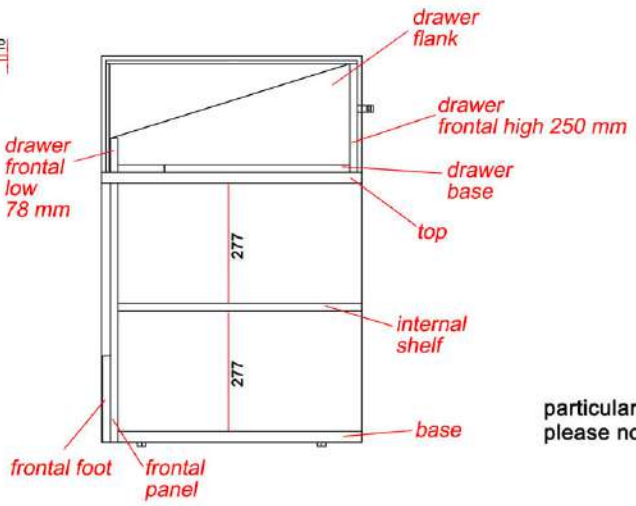

# COUNTER WITH SHOWCASE

EXTERNAL SIZE W.900 x D.600 x H.900 mm

particular of glass top and frontal inside the grooves. please note that glass top lay on glass frontal

- ① GLASS TOP - TK. 8 mm tempered w.866 x d.580 mm
- ② GLASS FRONTAL - TK. 8 mm tempered w.866 x h.250 mm
- ③ LATERAL FLANKS - TK. 25 mm particle board with PVC edge 2 mm d.600 x h.890 mm + adjust. foot h.10 mm
- ④ DRAWER WITH HANDLES frontal, base, flanks: TK.18 mm particle board with PVC edge 2 mm binary with whells (not ball bearing binary) - central reinforcement
- ⑤ FRONTAL PANEL - TK. 18 mm particle board w.850 x h.597 mm
- ⑥ FRONTAL FOOT - TK. 18 mm particle board with PVC edge 2 mm w.850 x h.200 mm
- ⑦ WOODEN TOP - TK. 25 mm particle board with PVC edge 2 mm w.850 x d.600 mm
- ⑧ BASE - TK. 25 mm particle board with PVC edge 2 mm w.850 x d.562 mm
- ⑨ INTERNAL SHELF - TK. 18 mm with PVC edge 2 mm w.850 x d.562 mm