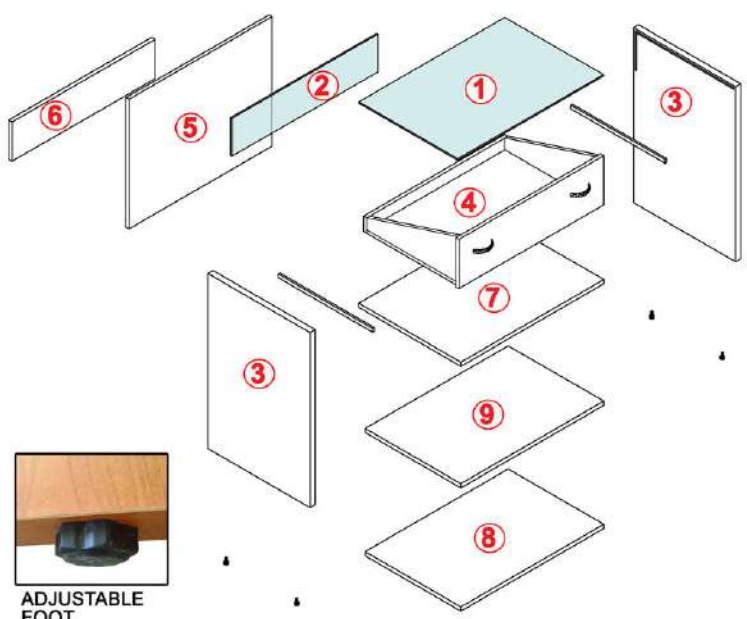

# COUNTER WITH SHOWCASE

EXTERNAL SIZE W.900 x D.600 x H.900 mm

particular of glass top and frontal inside the grooves. please note that glass top lay on glass frontal

- ① GLASS TOP - TK. 8 mm tempered w.866 x d.580 mm
- ② GLASS FRONTAL - TK. 8 mm tempered w.866 x h.250 mm
- ③ LATERAL FLANKS - TK. 25 mm particle board with PVC edge 2 mm d.600 x h.890 mm + adjust. foot h.10 mm
- ④ DRAWER WITH HANDLES frontal, base, flanks: TK.18 mm particle board with PVC edge 2 mm binary with whells (not ball bearing binary) - central reinforcement
- ⑤ FRONTAL PANEL - TK. 18 mm particle board w.850 x h.597 mm
- ⑥ FRONTAL FOOT - TK. 18 mm particle board with PVC edge 2 mm w.850 x h.200 mm
- ⑦ WOODEN TOP - TK. 25 mm particle board with PVC edge 2 mm w.850 x d.600 mm
- ⑧ BASE - TK. 25 mm particle board with PVC edge 2 mm w.850 x d.562 mm
- ⑨ INTERNAL SHELF - TK. 18 mm with PVC edge 2 mm w.850 x d.562 mm