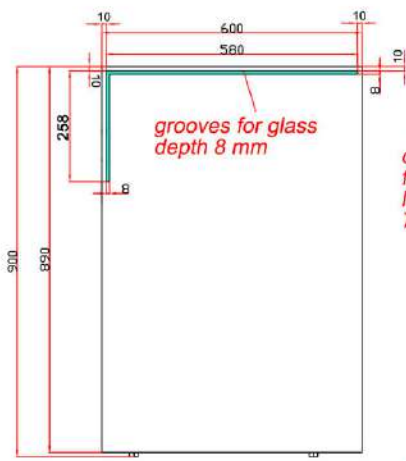

# COUNTER WITH SHOWCASE

EXTERNAL SIZE W.900 x D.600 x H.900 mm

particular of glass top and frontal inside the grooves. please note that glass top lay on glass frontal

- ① GLASS TOP - TK. 8 mm tempered w.866 x d.580 mm
- ② GLASS FRONTAL - TK. 8 mm tempered w.866 x h.250 mm
- ③ LATERAL FLANKS - TK. 25 mm particle board with PVC edge 2 mm d.600 x h.890 mm + adjust. foot h.10 mm
- ④ DRAWER WITH HANDLES frontal, base, flanks: TK.18 mm particle board with PVC edge 2 mm binary with whells (not ball bearing binary) - central reinforcement
- ⑤ FRONTAL PANEL - TK. 18 mm particle board w.850 x h.597 mm
- ⑥ FRONTAL FOOT - TK. 18 mm particle board with PVC edge 2 mm w.850 x h.200 mm
- ⑦ WOODEN TOP - TK. 25 mm particle board with PVC edge 2 mm w.850 x d.600 mm
- ⑧ BASE - TK. 25 mm particle board with PVC edge 2 mm w.850 x d.562 mm
- ⑨ INTERNAL SHELF - TK. 18 mm with PVC edge 2 mm w.850 x d.562 mm