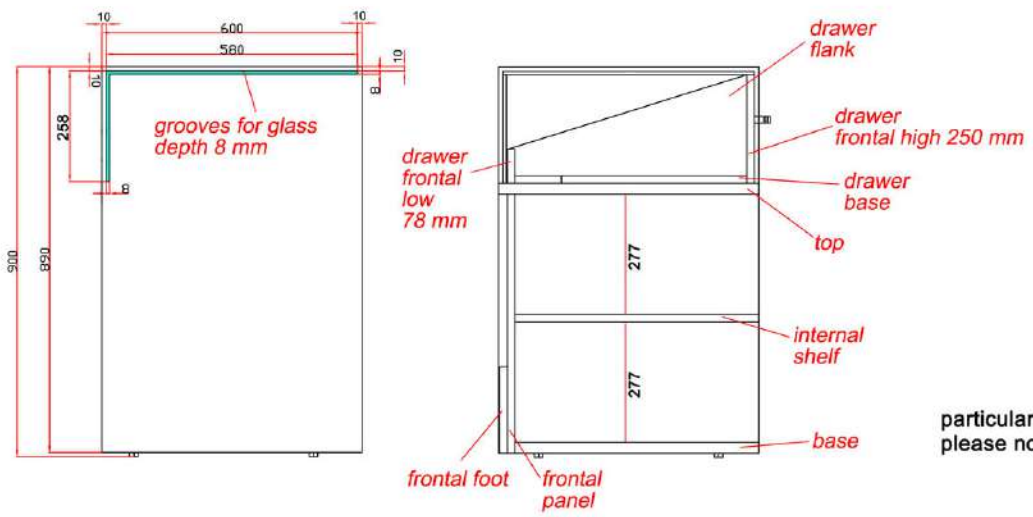

# COUNTER WITH SHOWCASE

EXTERNAL SIZE W.600 x D.600 x H.900 mm

particular of glass top and frontal inside the grooves. please note that glass top lay on glass frontal

- ① GLASS TOP - TK. 8 mm tempered w.566 x d.580 mm
- ② GLASS FRONTAL - TK. 8 mm tempered w.566 x h.250 mm
- ③ LATERAL FLANKS - TK. 25 mm particle board with PVC edge 2 mm d.600 x h.890 mm + adjust. foot h.10 mm
- ④ DRAWER WITH HANDLES frontal, base, flanks: TK.18 mm particle board with PVC edge 2 mm binary with whells (not ball bearing binary)
- ⑤ FRONTAL PANEL - TK. 18 mm particle board w.550 x h.597 mm
- ⑥ FRONTAL FOOT - TK. 18 mm particle board with PVC edge 2 mm w.550 x h.200 mm
- ⑦ WOODEN TOP - TK. 25 mm particle board with PVC edge 2 mm w.550 x d.600 mm
- ⑧ BASE - TK. 25 mm particle board with PVC edge 2 mm w.550 x d.562 mm
- ⑨ INTERNAL SHELF - TK. 18 mm with PVC edge 2 mm w.550 x d.562 mm