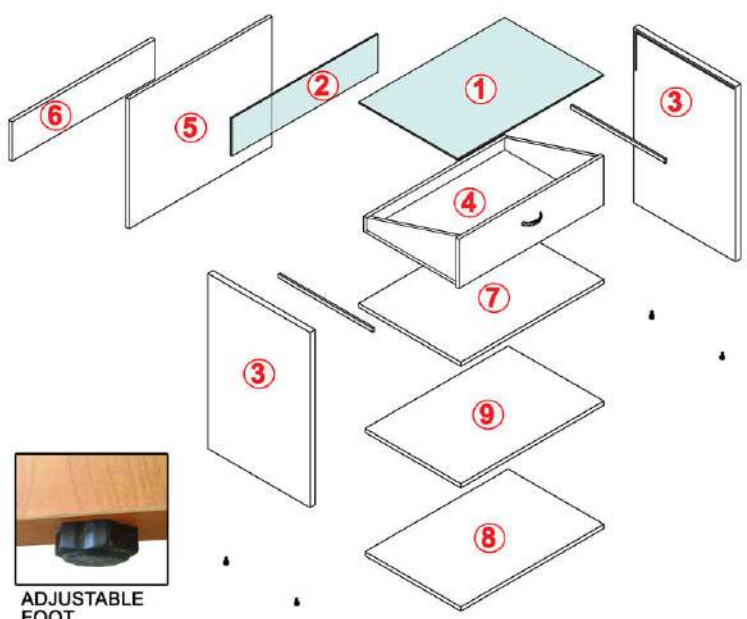

# COUNTER WITH SHOWCASE

EXTERNAL SIZE W.600 x D.600 x H.900 mm

particular of glass top and frontal inside the grooves. please note that glass top lay on glass frontal

- ① GLASS TOP - TK. 8 mm tempered w.566 x d.580 mm
- ② GLASS FRONTAL - TK. 8 mm tempered w.566 x h.250 mm
- ③ LATERAL FLANKS - TK. 25 mm particle board with PVC edge 2 mm d.600 x h.890 mm + adjust. foot h.10 mm
- ④ DRAWER WITH HANDLES frontal, base, flanks: TK.18 mm particle board with PVC edge 2 mm binary with whells (not ball bearing binary)
- ⑤ FRONTAL PANEL - TK. 18 mm particle board w.550 x h.597 mm
- ⑥ FRONTAL FOOT - TK. 18 mm particle board with PVC edge 2 mm w.550 x h.200 mm
- ⑦ WOODEN TOP - TK. 25 mm particle board with PVC edge 2 mm w.550 x d.600 mm
- ⑧ BASE - TK. 25 mm particle board with PVC edge 2 mm w.550 x d.562 mm
- ⑨ INTERNAL SHELF - TK. 18 mm with PVC edge 2 mm w.550 x d.562 mm