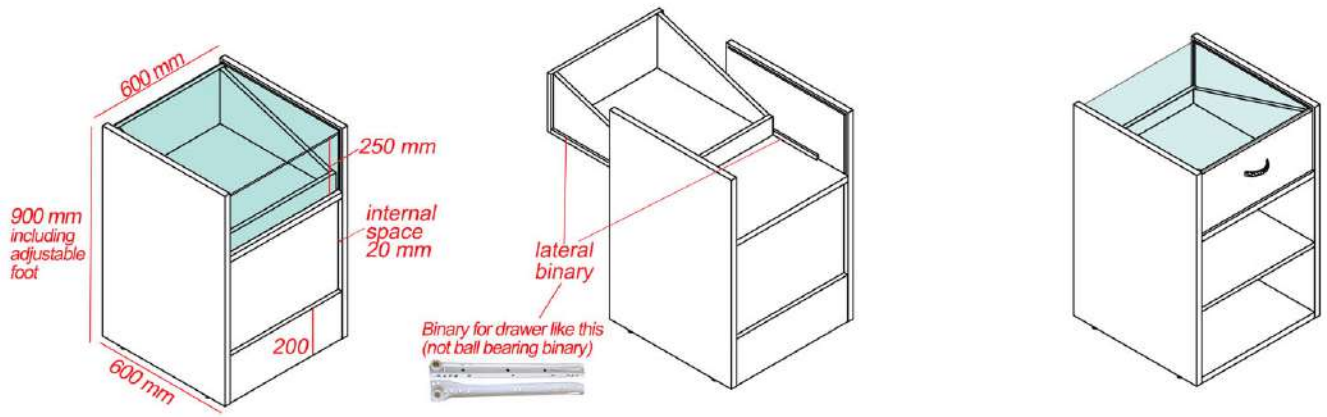

# COUNTER WITH SHOWCASE

EXTERNAL SIZE W.600 x D.600 x H.900 mm

particular of glass top and frontal inside the grooves. please note that glass top lay on glass frontal

- ① GLASS TOP - TK. 8 mm tempered w.566 x d.580 mm
- ② GLASS FRONTAL - TK. 8 mm tempered w.566 x h.250 mm
- ③ LATERAL FLANKS - TK. 25 mm particle board with PVC edge 2 mm d.600 x h.890 mm + adjust. foot h.10 mm
- ④ DRAWER WITH HANDLES frontal, base, flanks: TK.18 mm particle board with PVC edge 2 mm binary with whells (not ball bearing binary)
- ⑤ FRONTAL PANEL - TK. 18 mm particle board w.550 x h.597 mm
- ⑥ FRONTAL FOOT - TK. 18 mm particle board with PVC edge 2 mm w.550 x h.200 mm
- ⑦ WOODEN TOP - TK. 25 mm particle board with PVC edge 2 mm w.550 x d.600 mm
- ⑧ BASE - TK. 25 mm particle board with PVC edge 2 mm w.550 x d.562 mm
- ⑨ INTERNAL SHELF - TK. 18 mm with PVC edge 2 mm w.550 x d.562 mm