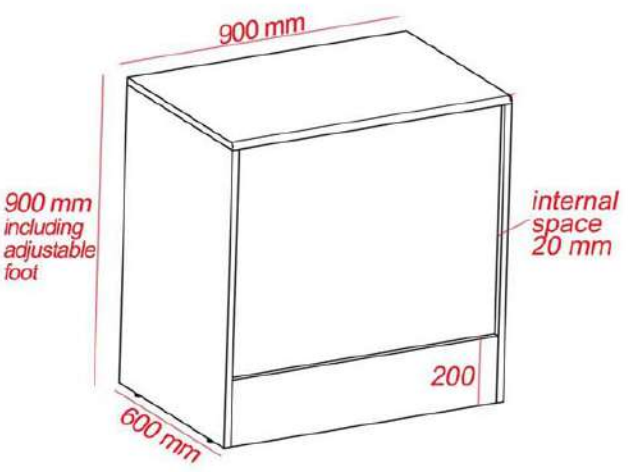

COUNTER WITH WOODEN TOP

EXTERNAL SIZE W.900 x D.600 x H.900 mm

- ① TOP - TK. 25 mm w.900 x d.600 mm particle board with PVC edge 2 mm
- ② LATERAL FLANKS - TK. 25 mm d.600 x h.865 mm + adjust. foot h.10 mm particle board with PVC edge 2 mm
- ③ FRONTAL PANEL - TK. 18 mm w.850 x h.865 mm particle board
- ④ FRONTAL FOOT - TK. 18 mm w.850 x h.200 mm particle board with PVC edge 2 mm
- ⑤ DRAWER WITH HANDLE AND PADLOCK frontal TK.18 mm w.850 x h.200 mm central reinforcement particle board with PVC edge 2 mm
- ⑥ BASE - TK. 25 mm w.850 x d.562 mm particle board with PVC edge 2 mm
- ⑦ INTERNAL SHELF - TK. 18 mm w.850 x d.562 mm particle board with PVC edge 2 mm