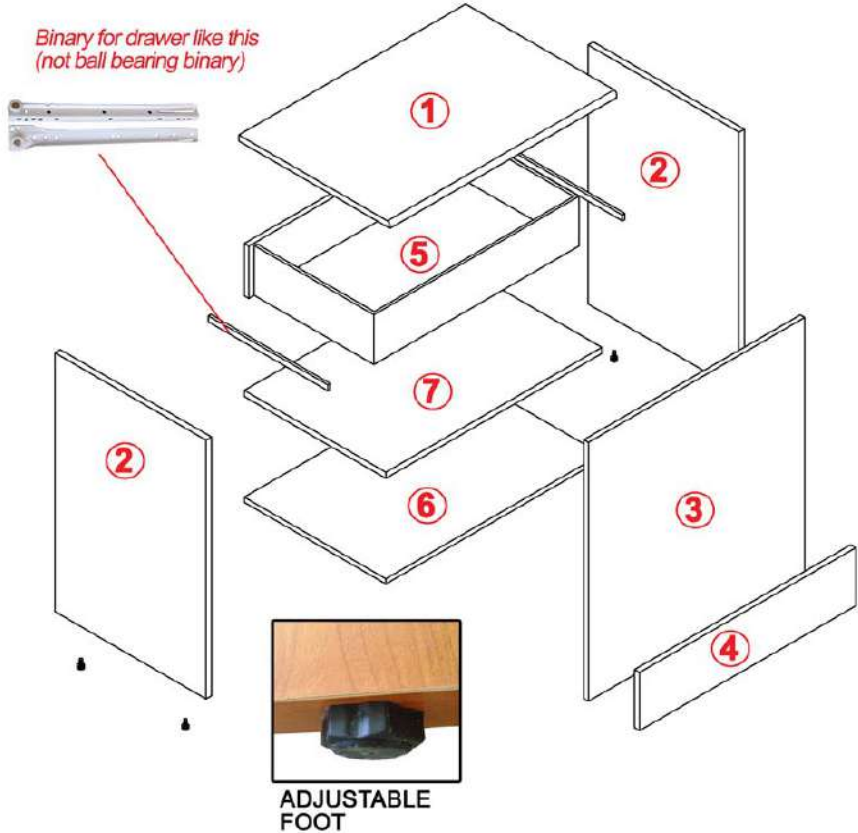

COUNTER WITH WOODEN TOP

EXTERNAL SIZE W.900 x D.600 x H.900 mm

- ① TOP - TK. 25 mm w.900 x d.600 mm particle board with PVC edge 2 mm
- ② LATERAL FLANKS - TK. 25 mm d.600 x h.865 mm + adjust. foot h.10 mm particle board with PVC edge 2 mm
- ③ FRONTAL PANEL - TK. 18 mm w.850 x h.865 mm particle board
- ④ FRONTAL FOOT - TK. 18 mm w.850 x h.200 mm particle board with PVC edge 2 mm
- ⑤ DRAWER WITH HANDLE AND PADLOCK frontal TK.18 mm w.850 x h.200 mm central reinforcement particle board with PVC edge 2 mm
- ⑥ BASE - TK. 25 mm w.850 x d.562 mm particle board with PVC edge 2 mm
- ⑦ INTERNAL SHELF - TK. 18 mm w.850 x d.562 mm particle board with PVC edge 2 mm