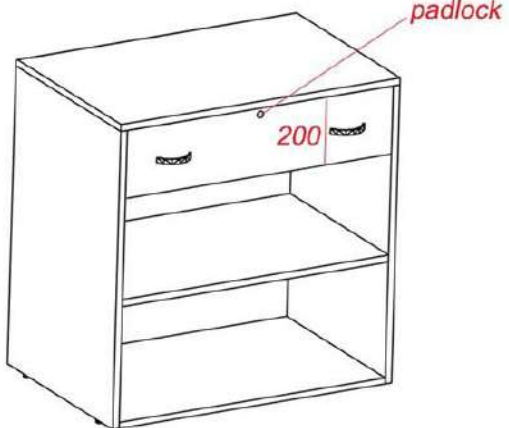

COUNTER WITH WOODEN TOP

EXTERNAL SIZE W.900 x D.600 x H.900 mm

- ① TOP - TK. 25 mm w.900 x d.600 mm particle board with PVC edge 2 mm
- ② LATERAL FLANKS - TK. 25 mm d.600 x h.865 mm + adjust. foot h.10 mm particle board with PVC edge 2 mm
- ③ FRONTAL PANEL - TK. 18 mm w.850 x h.865 mm particle board
- ④ FRONTAL FOOT - TK. 18 mm w.850 x h.200 mm particle board with PVC edge 2 mm
- ⑤ DRAWER WITH HANDLE AND PADLOCK frontal TK.18 mm w.850 x h.200 mm central reinforcement particle board with PVC edge 2 mm
- ⑥ BASE - TK. 25 mm w.850 x d.562 mm particle board with PVC edge 2 mm
- ⑦ INTERNAL SHELF - TK. 18 mm w.850 x d.562 mm particle board with PVC edge 2 mm