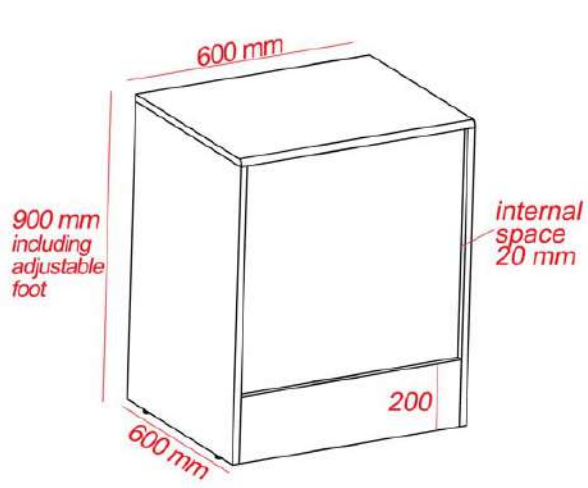

COUNTER WITH WOODEN TOP

EXTERNAL SIZE W.600 x D.600 x H.900 mm

- ① TOP - TK. 25 mm w.600 x d.600 mm particle board with PVC edge 2 mm
- ② LATERAL FLANKS - TK. 25 mm d.600 x h.865 mm + adjust. foot h.10 mm particle board with PVC edge 2 mm
- ③ FRONTAL PANEL - TK. 18 mm w.550 x h.865 mm particle board
- ④ FRONTAL FOOT - TK. 18 mm w.550 x h.200 mm particle board with PVC edge 2 mm
- ⑤ DRAWER WITH HANDLE AND PADLOCK frontal TK.18 mm w.550 x h.200 mm particle board with PVC edge 2 mm
- ⑥ BASE - TK. 25 mm mm w.550 x d.562 mm particle board with PVC edge 2 mm
- ⑦ INTERNAL SHELF - TK. 18 mm w.550 x d.562 mm particle board with PVC edge 2 mm