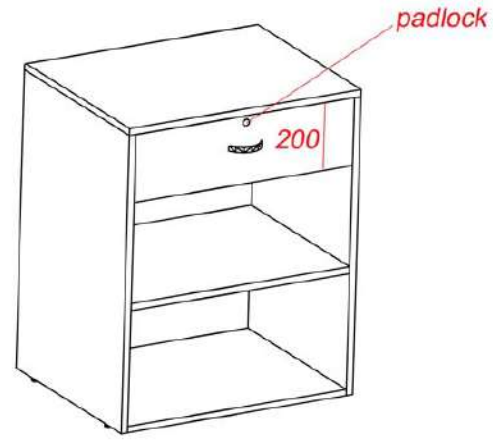

COUNTER WITH WOODEN TOP

EXTERNAL SIZE W.600 x D.600 x H.900 mm

- ① TOP - TK. 25 mm w.600 x d.600 mm particle board with PVC edge 2 mm
- ② LATERAL FLANKS - TK. 25 mm d.600 x h.865 mm + adjust. foot h.10 mm particle board with PVC edge 2 mm
- ③ FRONTAL PANEL - TK. 18 mm w.550 x h.865 mm particle board
- ④ FRONTAL FOOT - TK. 18 mm w.550 x h.200 mm particle board with PVC edge 2 mm
- ⑤ DRAWER WITH HANDLE AND PADLOCK frontal TK.18 mm w.550 x h.200 mm particle board with PVC edge 2 mm
- ⑥ BASE - TK. 25 mm mm w.550 x d.562 mm particle board with PVC edge 2 mm
- ⑦ INTERNAL SHELF - TK. 18 mm w.550 x d.562 mm particle board with PVC edge 2 mm