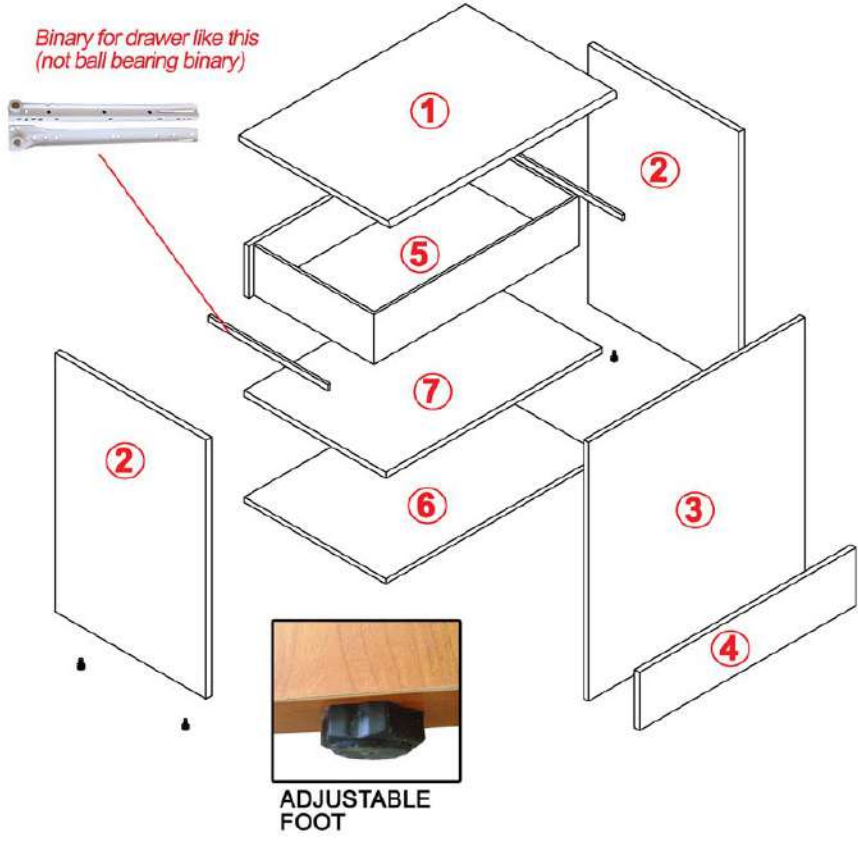

COUNTER WITH WOODEN TOP

EXTERNAL SIZE W.600 x D.600 x H.900 mm

- ① TOP - TK. 25 mm w.600 x d.600 mm particle board with PVC edge 2 mm
- ② LATERAL FLANKS - TK. 25 mm d.600 x h.865 mm + adjust. foot h.10 mm particle board with PVC edge 2 mm
- ③ FRONTAL PANEL - TK. 18 mm w.550 x h.865 mm particle board
- ④ FRONTAL FOOT - TK. 18 mm w.550 x h.200 mm particle board with PVC edge 2 mm
- ⑤ DRAWER WITH HANDLE AND PADLOCK frontal TK.18 mm w.550 x h.200 mm particle board with PVC edge 2 mm
- ⑥ BASE - TK. 25 mm mm w.550 x d.562 mm particle board with PVC edge 2 mm
- ⑦ INTERNAL SHELF - TK. 18 mm w.550 x d.562 mm particle board with PVC edge 2 mm