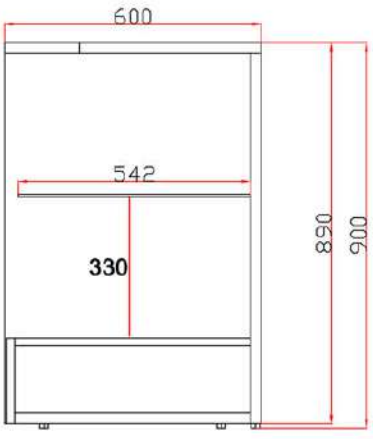

COUNTER WITH WOODEN TOP - 90° angle

EXTERNAL SIZE W.600 x D.600 x H.900 mm

corner counter fit perfectly with other counter w.90 and w.60

- ① TOP - TK. 25 mm w.600 x d.600 mm PARTICLE BOARD with PVC edge 2 mm
- ② LATERAL FLANK 1 - TK. 25 mm d.575 x h.865 mm + adjust. foot h.10 mm PARTICLE BOARD with PVC edge 2 mm
- ③ LATERAL FLANK 2 - TK. 25 mm d.600 x h.860 mm + adjust. foot h.10 mm PARTICLE BOARD with PVC edge 2 mm
- ④ BASE TOP - TK. 18 mm about w.547 x d.547 mm
- ⑤ FRONTAL FOOT - TK. 18 mm w.810 x h.200 mm PARTICLE BOARD with PVC edge 2 mm
- ⑥ BASE BOTTOM - TK. 25 mm about w.547 x d.547 mm
- ⑦ INTERNAL GLASS SHELF tempered glass TK. 6 mm w.542 x d.542 mm

ADJUSTABLE FOOT