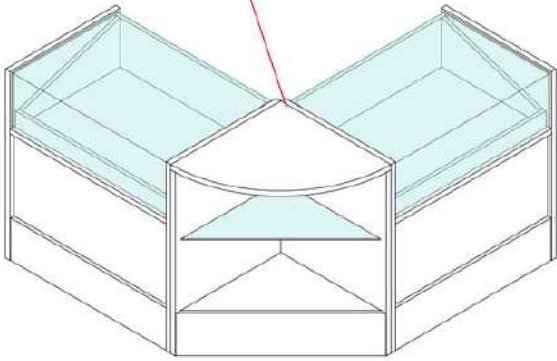

COUNTER WITH WOODEN TOP - 90° angle

EXTERNAL SIZE W.600 x D.600 x H.900 mm

corner counter fit perfectly with other counter w.90 and w.60

- ① TOP - TK. 25 mm w.600 x d.600 mm PARTICLE BOARD with PVC edge 2 mm
- ② LATERAL FLANK 1 - TK. 25 mm d.575 x h.865 mm + adjust. foot h.10 mm PARTICLE BOARD with PVC edge 2 mm
- ③ LATERAL FLANK 2 - TK. 25 mm d.600 x h.860 mm + adjust. foot h.10 mm PARTICLE BOARD with PVC edge 2 mm
- ④ BASE TOP - TK. 18 mm about w.547 x d.547 mm
- ⑤ FRONTAL FOOT - TK. 18 mm w.810 x h.200 mm PARTICLE BOARD with PVC edge 2 mm
- ⑥ BASE BOTTOM - TK. 25 mm about w.547 x d.547 mm
- ⑦ INTERNAL GLASS SHELF tempered glass TK. 6 mm w.542 x d.542 mm

ADJUSTABLE FOOT