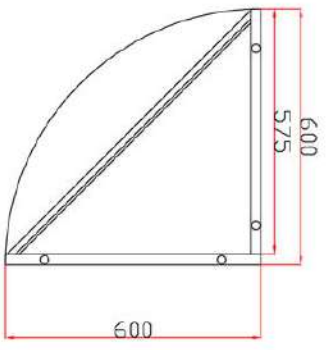

COUNTER WITH WOODEN TOP - 90° angle

EXTERNAL SIZE W.600 x D.600 x H.900 mm

corner counter fit perfectly with other counter w.90 and w.60

- ① TOP - TK. 25 mm w.600 x d.600 mm PARTICLE BOARD with PVC edge 2 mm
- ② LATERAL FLANK 1 - TK. 25 mm d.575 x h.865 mm + adjust. foot h.10 mm PARTICLE BOARD with PVC edge 2 mm
- ③ LATERAL FLANK 2 - TK. 25 mm d.600 x h.860 mm + adjust. foot h.10 mm PARTICLE BOARD with PVC edge 2 mm
- ④ BASE TOP - TK. 18 mm about w.547 x d.547 mm
- ⑤ FRONTAL FOOT - TK. 18 mm w.810 x h.200 mm PARTICLE BOARD with PVC edge 2 mm
- ⑥ BASE BOTTOM - TK. 25 mm about w.547 x d.547 mm
- ⑦ INTERNAL GLASS SHELF tempered glass TK. 6 mm w.542 x d.542 mm