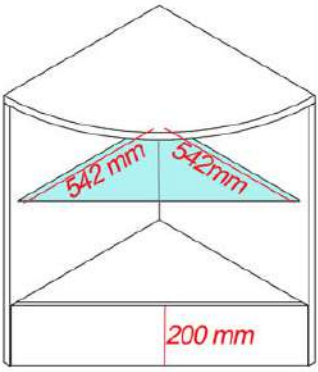

COUNTER WITH WOODEN TOP - 90° angle

EXTERNAL SIZE W.600 x D.600 x H.900 mm

corner counter fit perfectly with other counter w.90 and w.60

- ① TOP - TK. 25 mm w.600 x d.600 mm PARTICLE BOARD with PVC edge 2 mm
- ② LATERAL FLANK 1 - TK. 25 mm d.575 x h.865 mm + adjust. foot h.10 mm PARTICLE BOARD with PVC edge 2 mm
- ③ LATERAL FLANK 2 - TK. 25 mm d.600 x h.860 mm + adjust. foot h.10 mm PARTICLE BOARD with PVC edge 2 mm
- ④ BASE TOP - TK. 18 mm about w.547 x d.547 mm
- ⑤ FRONTAL FOOT - TK. 18 mm w.810 x h.200 mm PARTICLE BOARD with PVC edge 2 mm
- ⑥ BASE BOTTOM - TK. 25 mm about w.547 x d.547 mm
- ⑦ INTERNAL GLASS SHELF tempered glass TK. 6 mm w.542 x d.542 mm