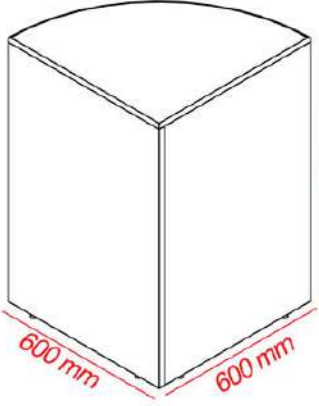

COUNTER WITH WOODEN TOP - 90° angle

EXTERNAL SIZE W.600 x D.600 x H.900 mm

corner counter fit perfectly with other counter w.90 and w.60

- ① TOP - TK. 25 mm w.600 x d.600 mm PARTICLE BOARD with PVC edge 2 mm
- ② LATERAL FLANK 1 - TK. 25 mm d.575 x h.865 mm + adjust. foot h.10 mm PARTICLE BOARD with PVC edge 2 mm
- ③ LATERAL FLANK 2 - TK. 25 mm d.600 x h.860 mm + adjust. foot h.10 mm PARTICLE BOARD with PVC edge 2 mm
- ④ BASE TOP - TK. 18 mm about w.547 x d.547 mm
- ⑤ FRONTAL FOOT - TK. 18 mm w.810 x h.200 mm PARTICLE BOARD with PVC edge 2 mm
- ⑥ BASE BOTTOM - TK. 25 mm about w.547 x d.547 mm
- ⑦ INTERNAL GLASS SHELF tempered glass TK. 6 mm w.542 x d.542 mm

ADJUSTABLE FOOT